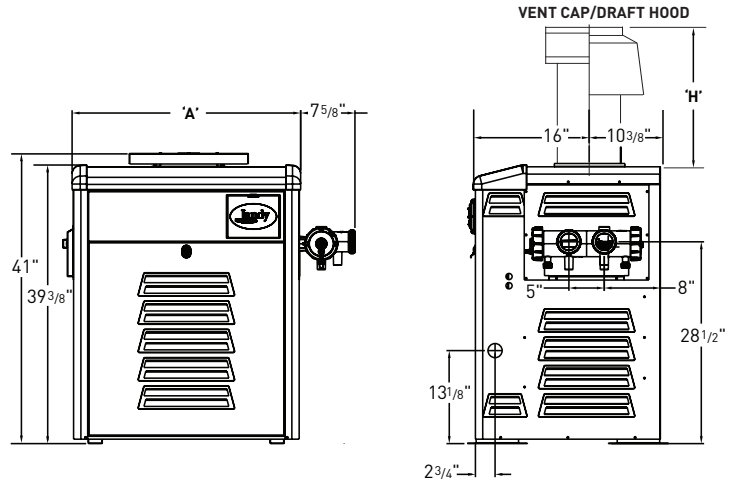

DIMENSIONS

SPECIFICATIONS

Model Number	Firing Rate	Heater Width Dim 'A'	Vent Diameter	Outdoor Dim 'H'	Indoor Dim 'H'	Carton Weight
Legacy 125	125,000 BTU/HR	15"	6"	18"	24"	180 lbs.
Legacy 175	175,000 BTU/HR	18"	6"	18"	24"	194 lbs.
Legacy 250	250,000 BTU/HR	22 3/4"	7"	18 1/4"	25 1/4"	223 lbs.
Legacy 325	325,000 BTU/HR	26"	8"	18"	26 1/2"	256 lbs.
Legacy 400	399,000 BTU/HR	32"	9"	21 1/2"	27 1/2"	280 lbs.