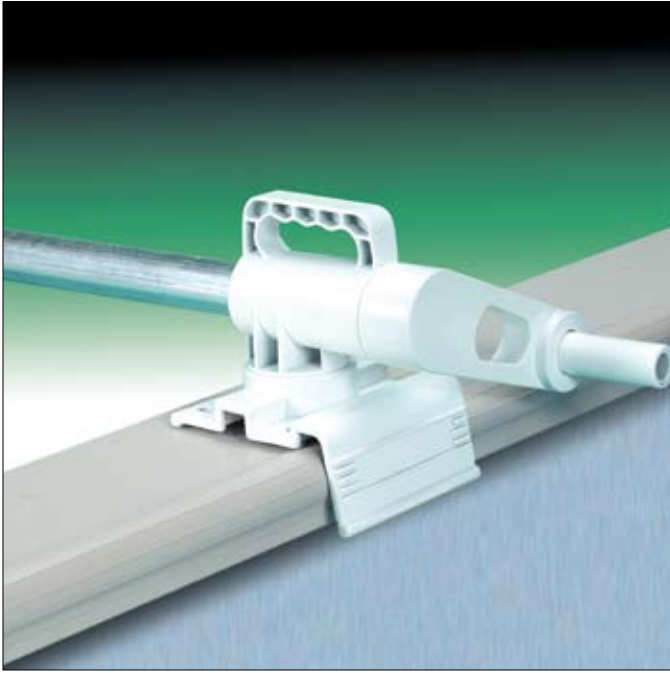

ABOVE GROUND REEL SYSTEMS

TIDAL WAVE™

Above Ground Resin Reel System

- Heavy duty corrosion resistant resin construction.
- Fits pools 12' to 30' in width.
- Easy one-person operation - operates smoothly and pivots out of the way when pool is in use.
- Mounts on top rail of Above Ground pool.
- Tube kit designed to bow and ride on surface of water.
- Handle grip facilitates lifting.
- Includes all straps and required hardware for attaching your solar blanket.
- See tube kit sizing chart below.