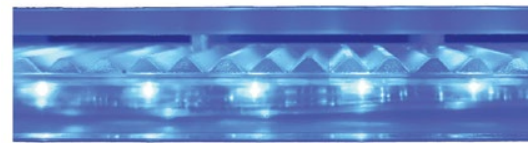

Brilliant Wonders™

LED WATERFALLS

CMP Brilliant Wonders Lighted Waterfalls are the latest in LED Pool Water features. The LED strip is built into the unit (instead of using fiberoptics) placing the light as close to the water as possible. This design makes a separate light source unnecessary. It is also completely serviceable.

PRODUCT FEATURES

- Variety of LED light colors
- Light shows: Color fade or Strobe
- Automatic Timer Shut-Off
- Adjustable Brightness
- ETL Certified (100 Watt Only)
- PATENT PENDING

FEATURE AND PERFORMANCE GUIDE

COLORWHEEL REMOTE

- Touch-sensitive Wheel
- Complete Color Control
- Programmable Settings
- Up to 90ft Range
- Rechargeable via USB

Each waterfall has a side door to access the LED strip and wiring for easy servicing.

The exclusive "sawtooth" lip design churns the water like river rapids, helping the LED colors appear more clearly

*Lighting water is extremely difficult. CMP has many examples available of how our LED waterfalls look at night. However, each pool setting is very different. CMP offers lighting for backyard ambiance and can make no guarantee as to how bright the water will appear in each individual pool.