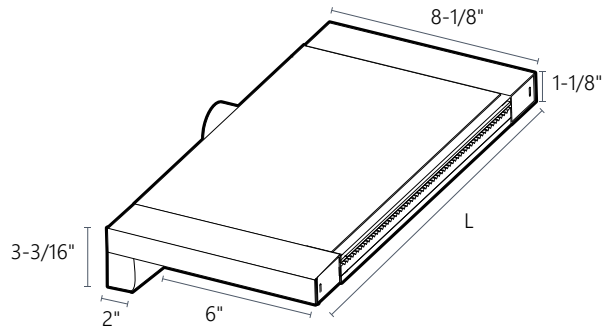

BRILLIANT WONDERS™ LED WATERFALLS

TECHNICAL GUIDE

- 12 Volt DC
- 1.5" Spigot Plumbing
- 1.25 GPM Per Inch Recommended
- 6" Lip - **CANNOT BE CUT**
- White or Color Face with Clear Lip
- ETL Certified Class 2 100 Watt Only
- Power Supply **MUST** Be Installed in a Plastic Box, Never Metal

CMP P/N	LENGTH (L)	RECOMMENDED FLOW RATE	SIZE
25677-13X-000	16.43"	12-15 GPM	12"
25677-18X-000	22.29"	18-22.5 GPM	18"
25677-23X-000	28.83"	24-30 GPM	24"
25677-33X-000	41.23"	26-45 GPM	36"
25677-43X-000	53.63"	48-60 GPM	48"

Every LED Waterfall Includes:

- One Waterfall Unit
- One Rock Trap
- 100' of 12 Volt Cord

A CMP remote, controller, and power supply (sold separately) must be purchased to operate Brilliant Wonders LED Waterfalls. One remote and controller can control up to a combined 20 feet* of waterfalls.

*150W Power Supply Controls up to 20ft of Combined LED Waterfalls
100W Power Supply Controls up to 12ft of Combined LED Waterfalls

IMPORTANT

ONLY USE FILTERED WATER. Failure to do so will result in a plugged up waterfall. Control must be within 90ft for remote to operate. Please keep this in mind when planning electrical run. Actual flow setting should be determined by the visual aesthetic the builder wishes to achieve. It is best to start with the CMP recommended flow and adjust as needed for each application.