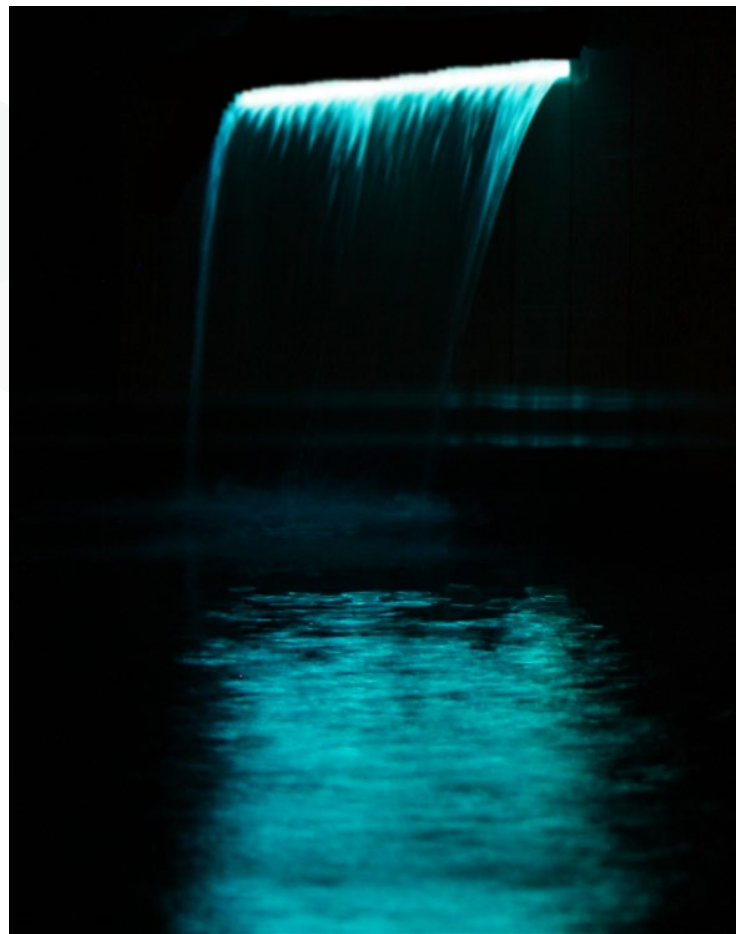

Brilliant Wonders™

LED WATERFALLS

CMP Brilliant Wonders Lighted Waterfalls are the latest in LED Pool Water features. The LED strip is built into the unit (instead of using fiberoptics) placing the light as close to the water as possible. This design makes a separate light source unnecessary. It is also completely serviceable.

PRODUCT FEATURES

- Variety of LED light colors
- Light shows: Color fade or Strobe
- Automatic Timer Shut-Off
- Adjustable Brightness
- ETL Certified (100 Watt Only)
- PATENT PENDING

FEATURE AND PERFORMANCE GUIDE

COLORWHEEL REMOTE

- Touch-sensitive Wheel
- Complete Color Control
- Programmable Settings
- Up to 90ft Range
- Rechargeable via USB

Each waterfall has a side door to access the LED strip and wiring for easy servicing.

The exclusive "sawtooth" lip design churns the water like river rapids, helping the LED colors appear more clearly

*Lighting water is extremely difficult. CMP has many examples available of how our LED waterfalls look at night. However, each pool setting is very different. CMP offers lighting for backyard ambiance and can make no guarantee as to how bright the water will appear in each individual pool.